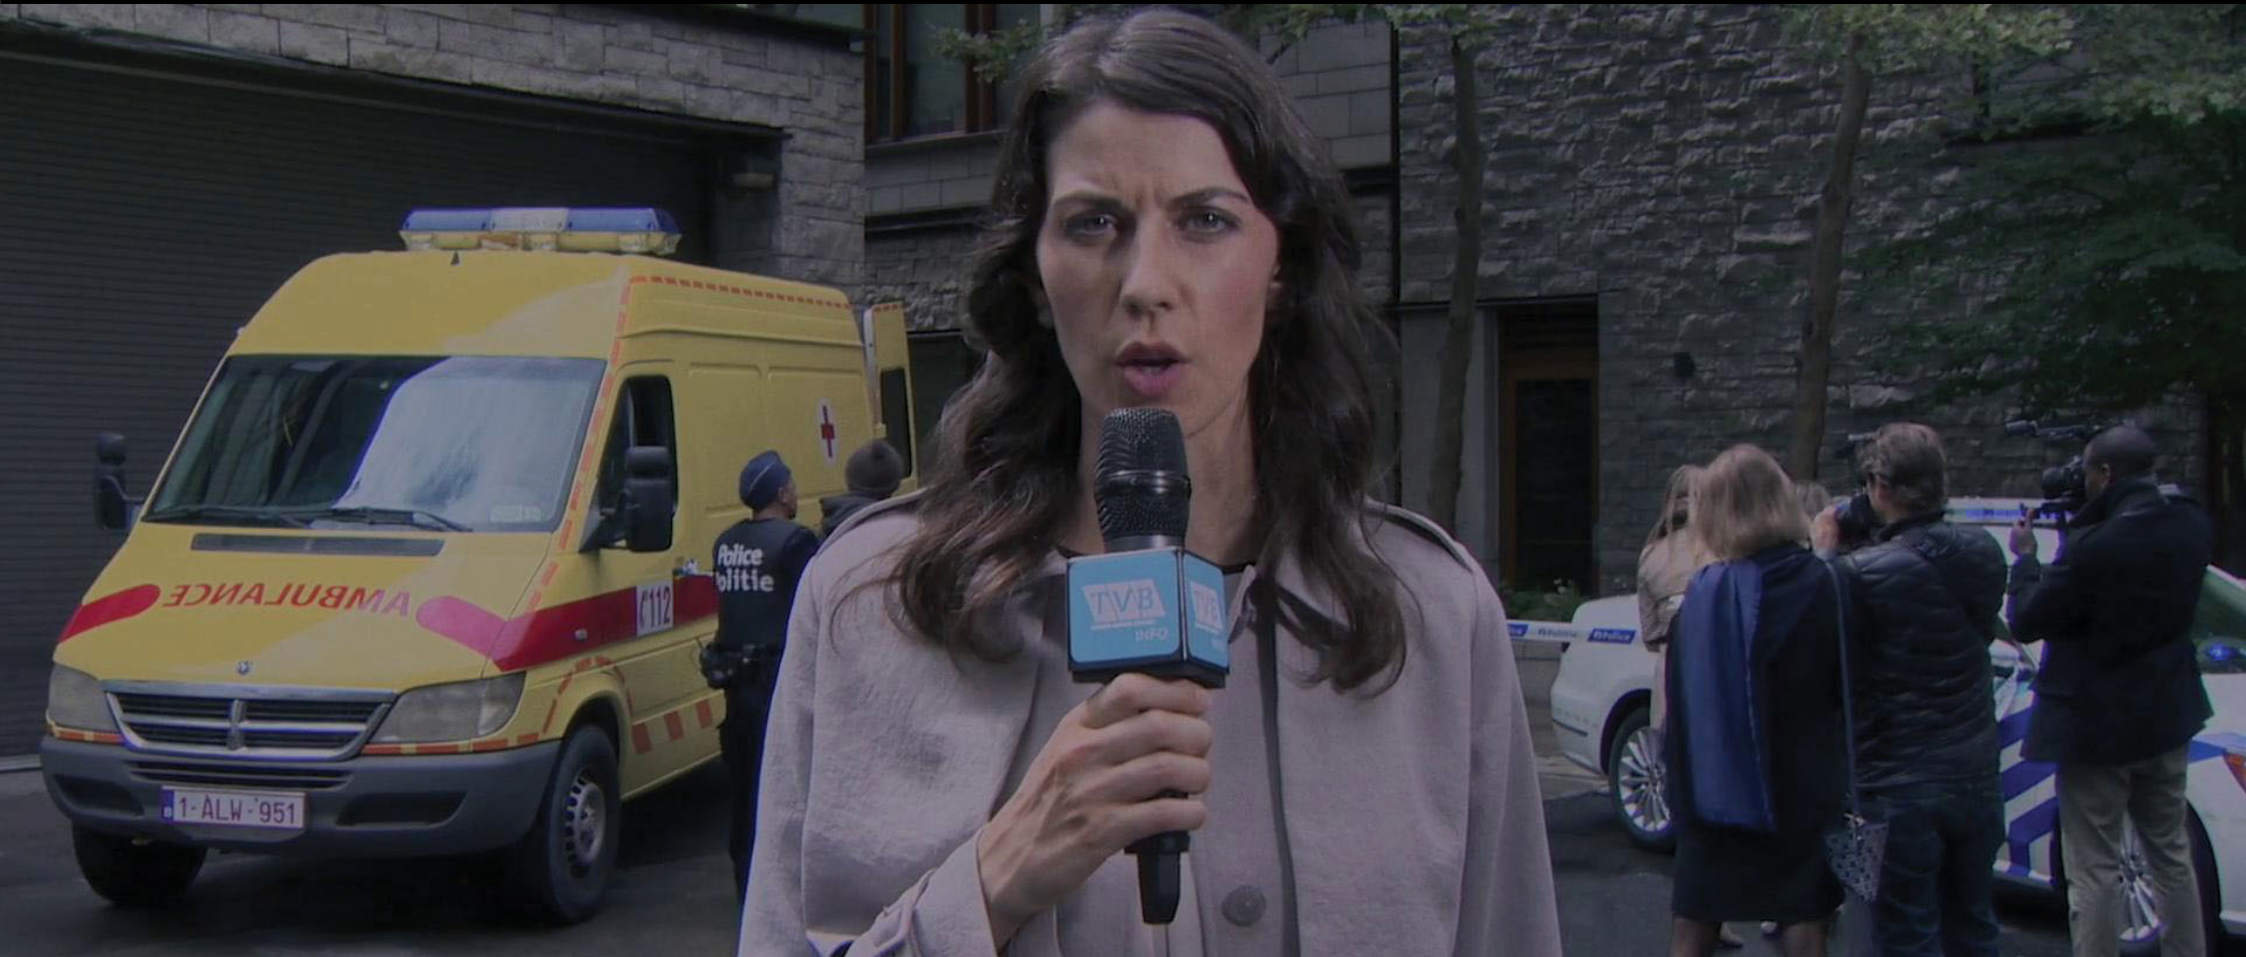

# State Like Sleep (film, 2016)

1st Assistant Art Director

*ambulance vehicle wrap; license plate; television station logo; police cruiser vehicle wrap; police tape; police uniform graphics*